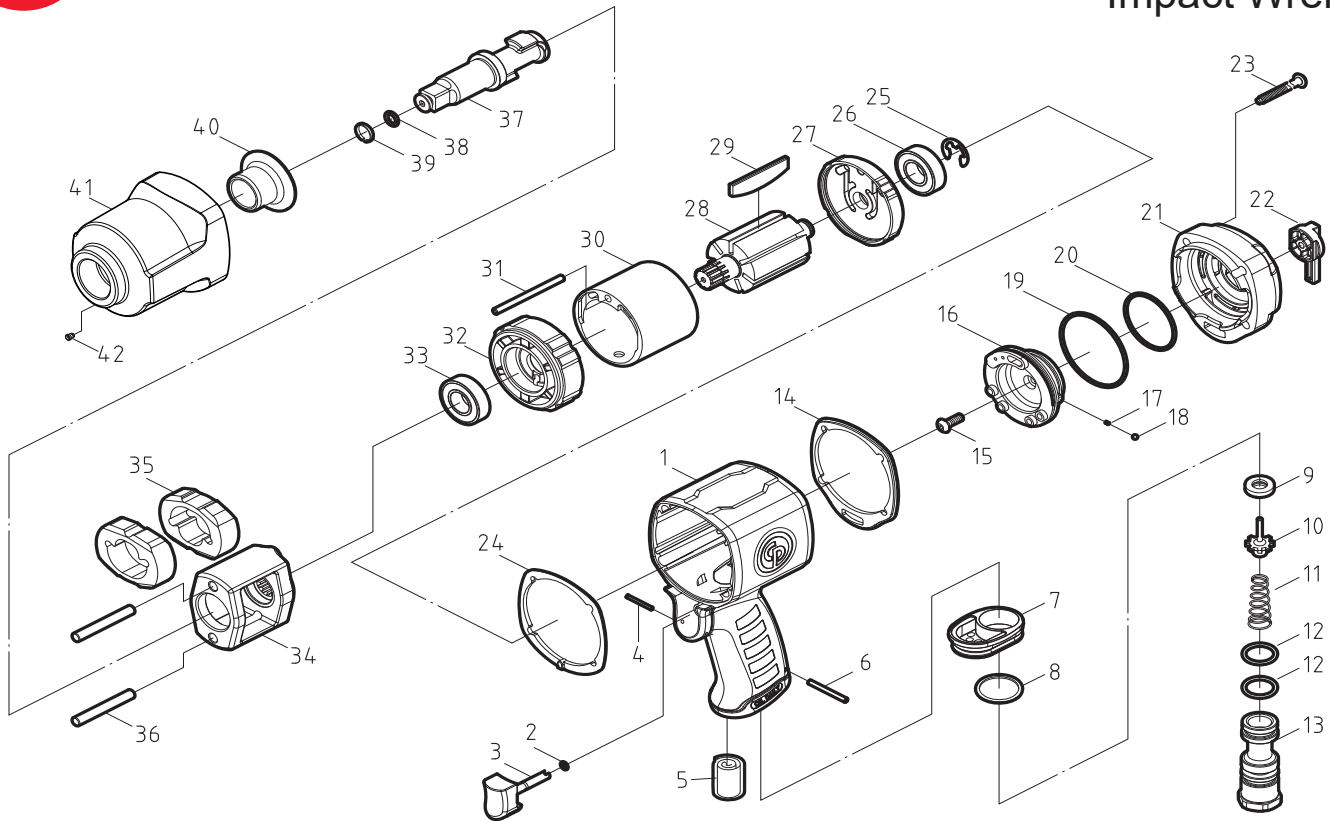

**Chicago  
Pneumatic**

**CP7748 Series  
Model E  
Impact Wrench**

Item No.	Part No.	Description	Q'ty
28	8950221418	Rotor	1
29	8950221419	Rotor Blade (Set of 7)	1
30	8950221420	Cylinder	1
34	8950240454	Hammer Cage	1
35	8950240455	Hammer	2
36	8950240456	Pin Set (x2)	1
<b>A</b>	<b>8940169489</b>	<b>Housing Kit</b>	
1		Housing	1
2		O-ring	1
3		Trigger	1
4/6		String Pin	2
5		Muffler	1
7		Exhaust Deflector	1
8		Washer	1
9		Valve Seat	1
10		Valve Stem	1
11		Spring	1
12		O-ring	2
13		Air Inlet	1
<b>B</b>	<b>8940169802</b>	<b>Trigger Kit</b>	
2		O-ring	1
3		Trigger	1
4		Spring Pin	1
<b>C</b>	<b>8940171695</b>	<b>Inlet Kit</b>	
5		Muffler	1
6		Spring Pin	1
7		Exhaust Deflector	1
8		Washer	1
12		O-ring	2
13		Air Inlet	1
<b>D</b>	<b>8940171696</b>	<b>Valve Kit</b>	
5		Muffler	1
9		Valve Seat	1
10		Valve Stem	1
11		Spring	1
<b>E</b>	<b>8940171697</b>	<b>Reverse Valve Rear Cover Kit (Included : 14, 15, 16, 17, 18, 19, 20, 21, 22 &amp; 23(x4))</b>	
<b>F</b>	<b>8940172795</b>	<b>Reverse Valve Kit (Included : 15, 16, 17, 18, 19 &amp; 20)</b>	