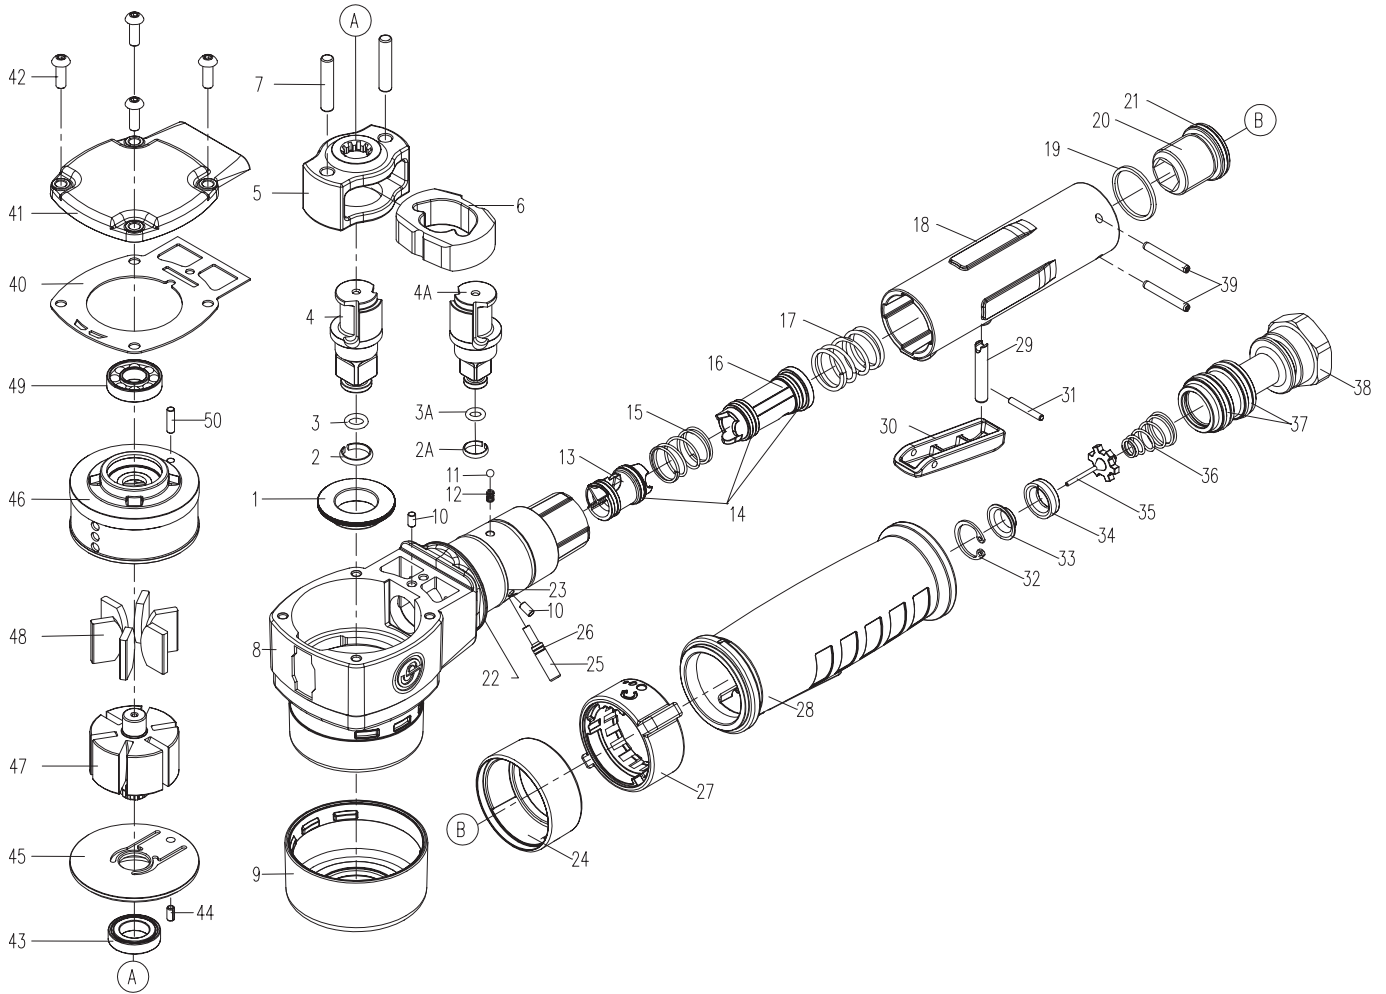

Chicago Pneumatic

CP7727/CP7737 Series Model C Impact Wrench

Item No.	Part No.	Description	Q'ty
5	8940173592	Hammer Cage	1
6	8940173777	Hammer	1
7	8940173778	Pin (set of 2)	1
9	8940173595	Protector	1
24	8940173608	Exhaust Collar	1
27	8940173611	Reverse Ring	1
28	8940173612	Handle Grip	1
40	8940173623	Packing	1
43	8940173626	Bearing	1
47	8940173630	Rotor	1
48	8940173779	Rotor Blade (Set of 6)	1
49	8940171624	Bearing	1
A	8940173780	Housing Kit	
1		Hammer Case Bushing	1
8		Housing	1
10		Pin	2
11		Steel Ball	1
12		Positioning Spring	1
22		O-Ring	1
23		O-Ring	1
25		Lever	1
26		O-Ring	1
B	8940173781	Trigger Kit	
29		Valve Stem	1
30		Trigger	1
31		Spring Pin	1
C	8940173782	Inlet Kit	
37		O-Ring	2
38		Air Inlet	1
D1	2050556893	3/8" Anvil Collar Kit(5)	
2A		Socket Retainer	5
3A		O-Ring	5
D2	2050556923	1/2" Anvil Collar Kit(5)	
2		Socket Retainer	5
3		O-Ring	5
E	8940173783	Reverse Kit	
13		Reverse Valve	1
14		O-Ring	3
15		Spring	1
16		Switch Collar	1
17		Spring	1

Item No.	Part No.	Description	Q'ty
F	8940173784	Front Plate Kit	
43		Bearing	1
44		Spring Pin	1
45		Front Bearing Plate	1
G	8940173785	Cylinder Bearing Kit	
46		Cylinder	1
49		Bearing	1
50		Pin	1
H1	8940173786	3/8" Anvil Kit	
2A		Socket Retainer	1
3A		O-Ring	1
4A		Anvil	1
H2	8940173787	1/2" Anvil Kit	
2		Socket Retainer	1
3		O-Ring	1
4		Anvil	1
J	8940173788	Rear Cover Kit	
40		Packing	1
41		Rear Cover	1
42		Hex. Bolt	4
K	8940173789	Throttle Valve Kit	
32		C-Ring	1
33		Seal Bushing	1
34		Seal	1
35		Tip Valve	1
36		Spring	1
SP1	8940173790	Small Parts Kit 1	
		include 10(x2), 44 & 50	
SP2	8940173791	Small Parts Kit 2	
		include 10(x2), 11, 12, 26, 31 & 39(x2)	
HK	8940173934	Handle Kit	
		include 18, 19, 20, 21 & 39 (x2)	
TK	8940173935	Tune Up Kit	
		include 32, 33, 34, 37(x2), 40 & 48	

6159948710	Safety instruction
8940173585	Operator's manual
8950900061	Warning Label

Spare parts without part number are not sold separately
Contact us at www.cp.com

02/2016
8940173586 Rev. : 02