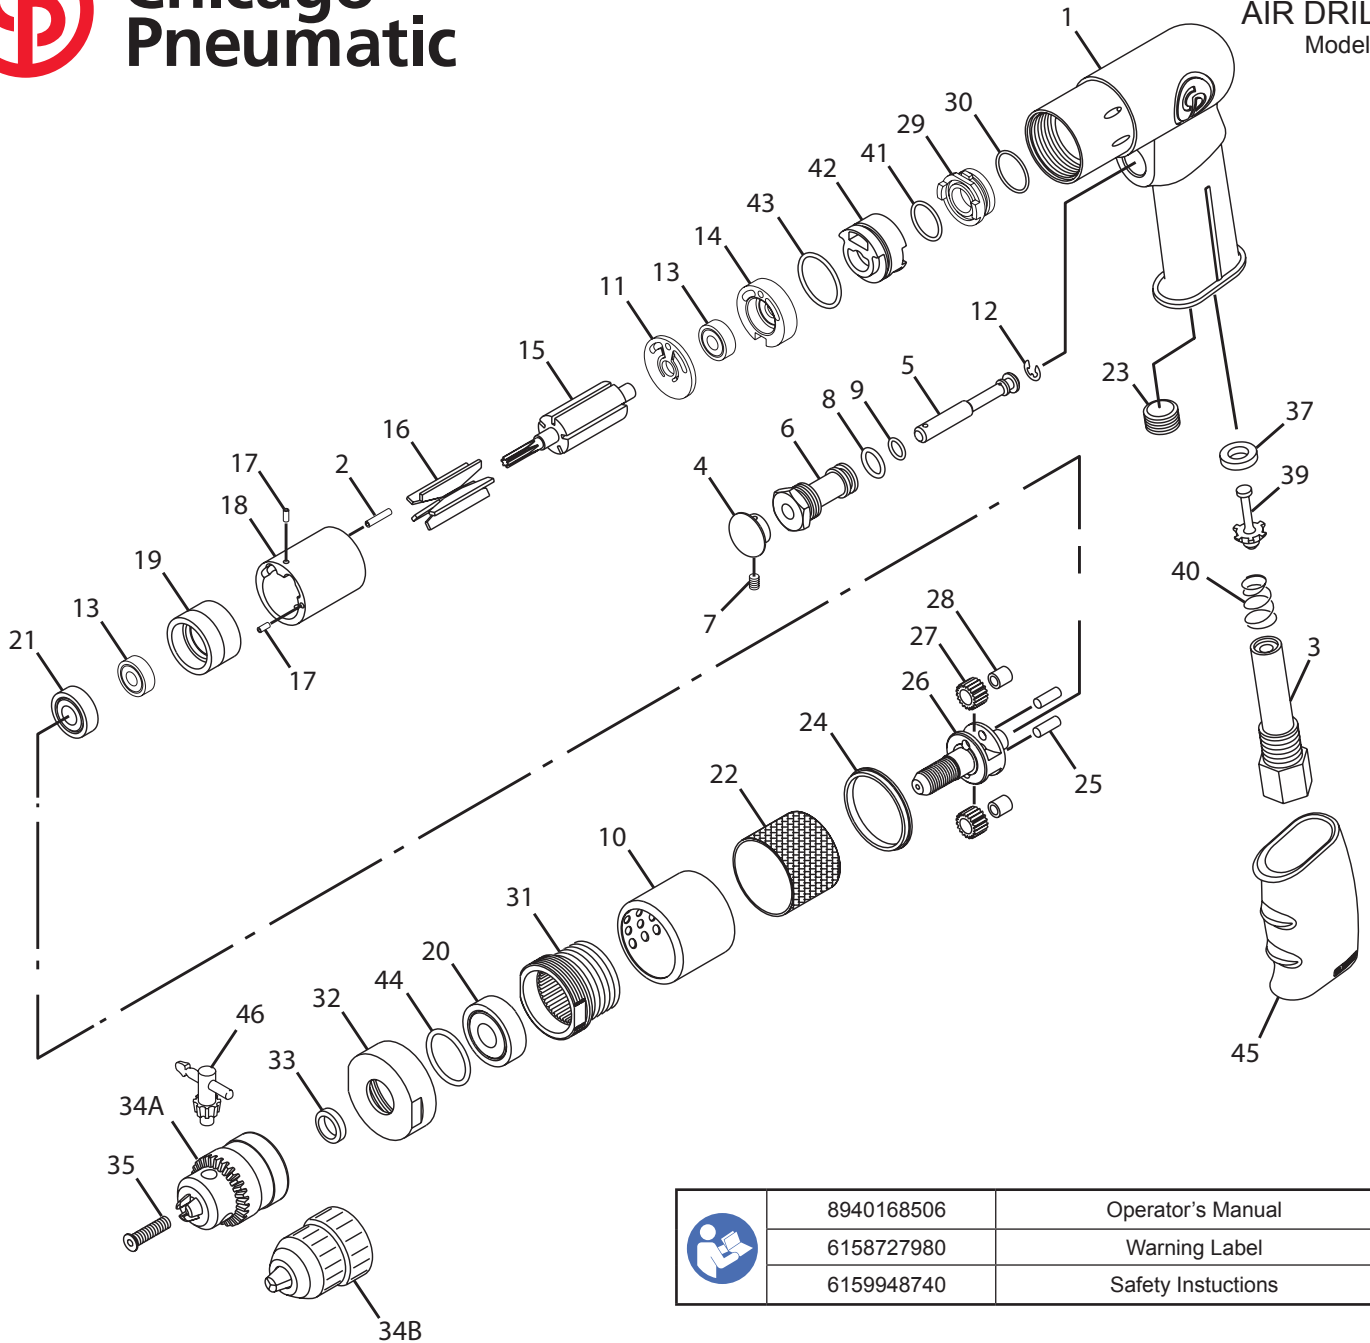

Chicago Pneumatic

CP7300R & CP7300RQC

AIR DRILL
Model C

	8940168506	Operator's Manual
	6158727980	Warning Label
	6159948740	Safety Instructions

Item No.	Part No.	Description	Q'ty
1	8940162100	Motor Housing	1
2	8940162111	Spring Pin (2x10)	1
3	8940162101	Air Inlet	1
4	8940162102	Trigger	1
5	8940162103	Valve Stem	1
6	8940162104	Valve Bushing	1
7	8940162105	Set Screw (M3x4)	1
8	8940162106	O-Ring (7.65x1.78)	2
9	8940162107	O-Ring (6x1.5)	1
10	8940158729	Exhaust Deflector	1
11	8940162108	End Plate	1
12	8940162109	E-Ring (ETW-2.3)	1
13	S039709	Ball Bearing (696zz)	1
14	8940162110	Rear End Plate	1
15	8940158738	Rotor	1
16	8940158741	Rotor Blade (set of 5)	1
17	8940162111	Spring Pin (1.5x4)	1
18	8940162112	Cylinder	1
19	8940162113	Front End Plate	1
20	8940158685	Ball Bearing (6000zz)	1
21	8940158686	Ball Bearing (698zz)	2
22	8940158742	Filter	1
23	8940162105	Set Screw (PT 1/8")	1
24	8940158743	Rubber Ring	1
25	8940158744	Pin (3.97x10.8)	2
26	8940162115	Cage	1

Item No.	Part No.	Description	Q'ty
27	8940158745	Gear	2
28	2050487703	Bushing	2
29	8940162116	Reverse Knob	1
30	8940162117	O-Ring (14.5x1.5)	1
31	8940158735	Internal Gear	1
32	8940158736	Clamp Nut	1
33	8940158746	Washer	1
34A	8940158751	Drill Chuck 1/4"	1
34B	8940162272	Keyless Chuck	1
35	8940162118	Screw (L M5x25)	1
37	8940162121	Rubber Spacer	1
39	8940162122	Valve Stem	1
40	8940162123	Spring	1
41	8940162124	O-Ring (13.5x1.5)	1
42	8940162125	Reversing Valve	1
43	8940162126	O-Ring (20x1.4)	1
44	8940162127	O-Ring (29x1.5)	1
45	8940158739	Rubber Grip	1
60	8940162271	Chuck Key 1/4"	1
	2050528673	Tune-Up Kit (Incl: 13, 16, 20, 21, 27, 37, 39)	